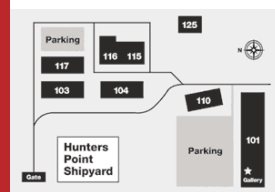

ARTSEED PRESENTS FALL OPEN STUDIOS 2011

FEATURING
THE

INCREDIBLE YARN GIRL!
HALF YARN, HALF GIRL, 100% INCREDIBLE!!!

also featuring artwork from
YOUTH ARTIST DINA KHARAG
SHERMAN ELEMENTARY SCHOOL

ARTSEED SUMMER INTENSIVE ARTISTS
LEOLA HAVARD EARLY EDUCATION SCHOOL

with
NICOLE GELORMINO
MARISSA KUNZ
AOI YAMAGUCHI
MATT BORIS

CHARLES "TREY" HOUSTON
PETER MANN
NOT YOUR GRAMMY'S THEATER
+ 150 ARTISTS STUDIOS

date

SAT 10/29 SUN 10/30

location

**HUNTERS POINT SHIPYARD
BUILDING 101, STUDIO 2513**